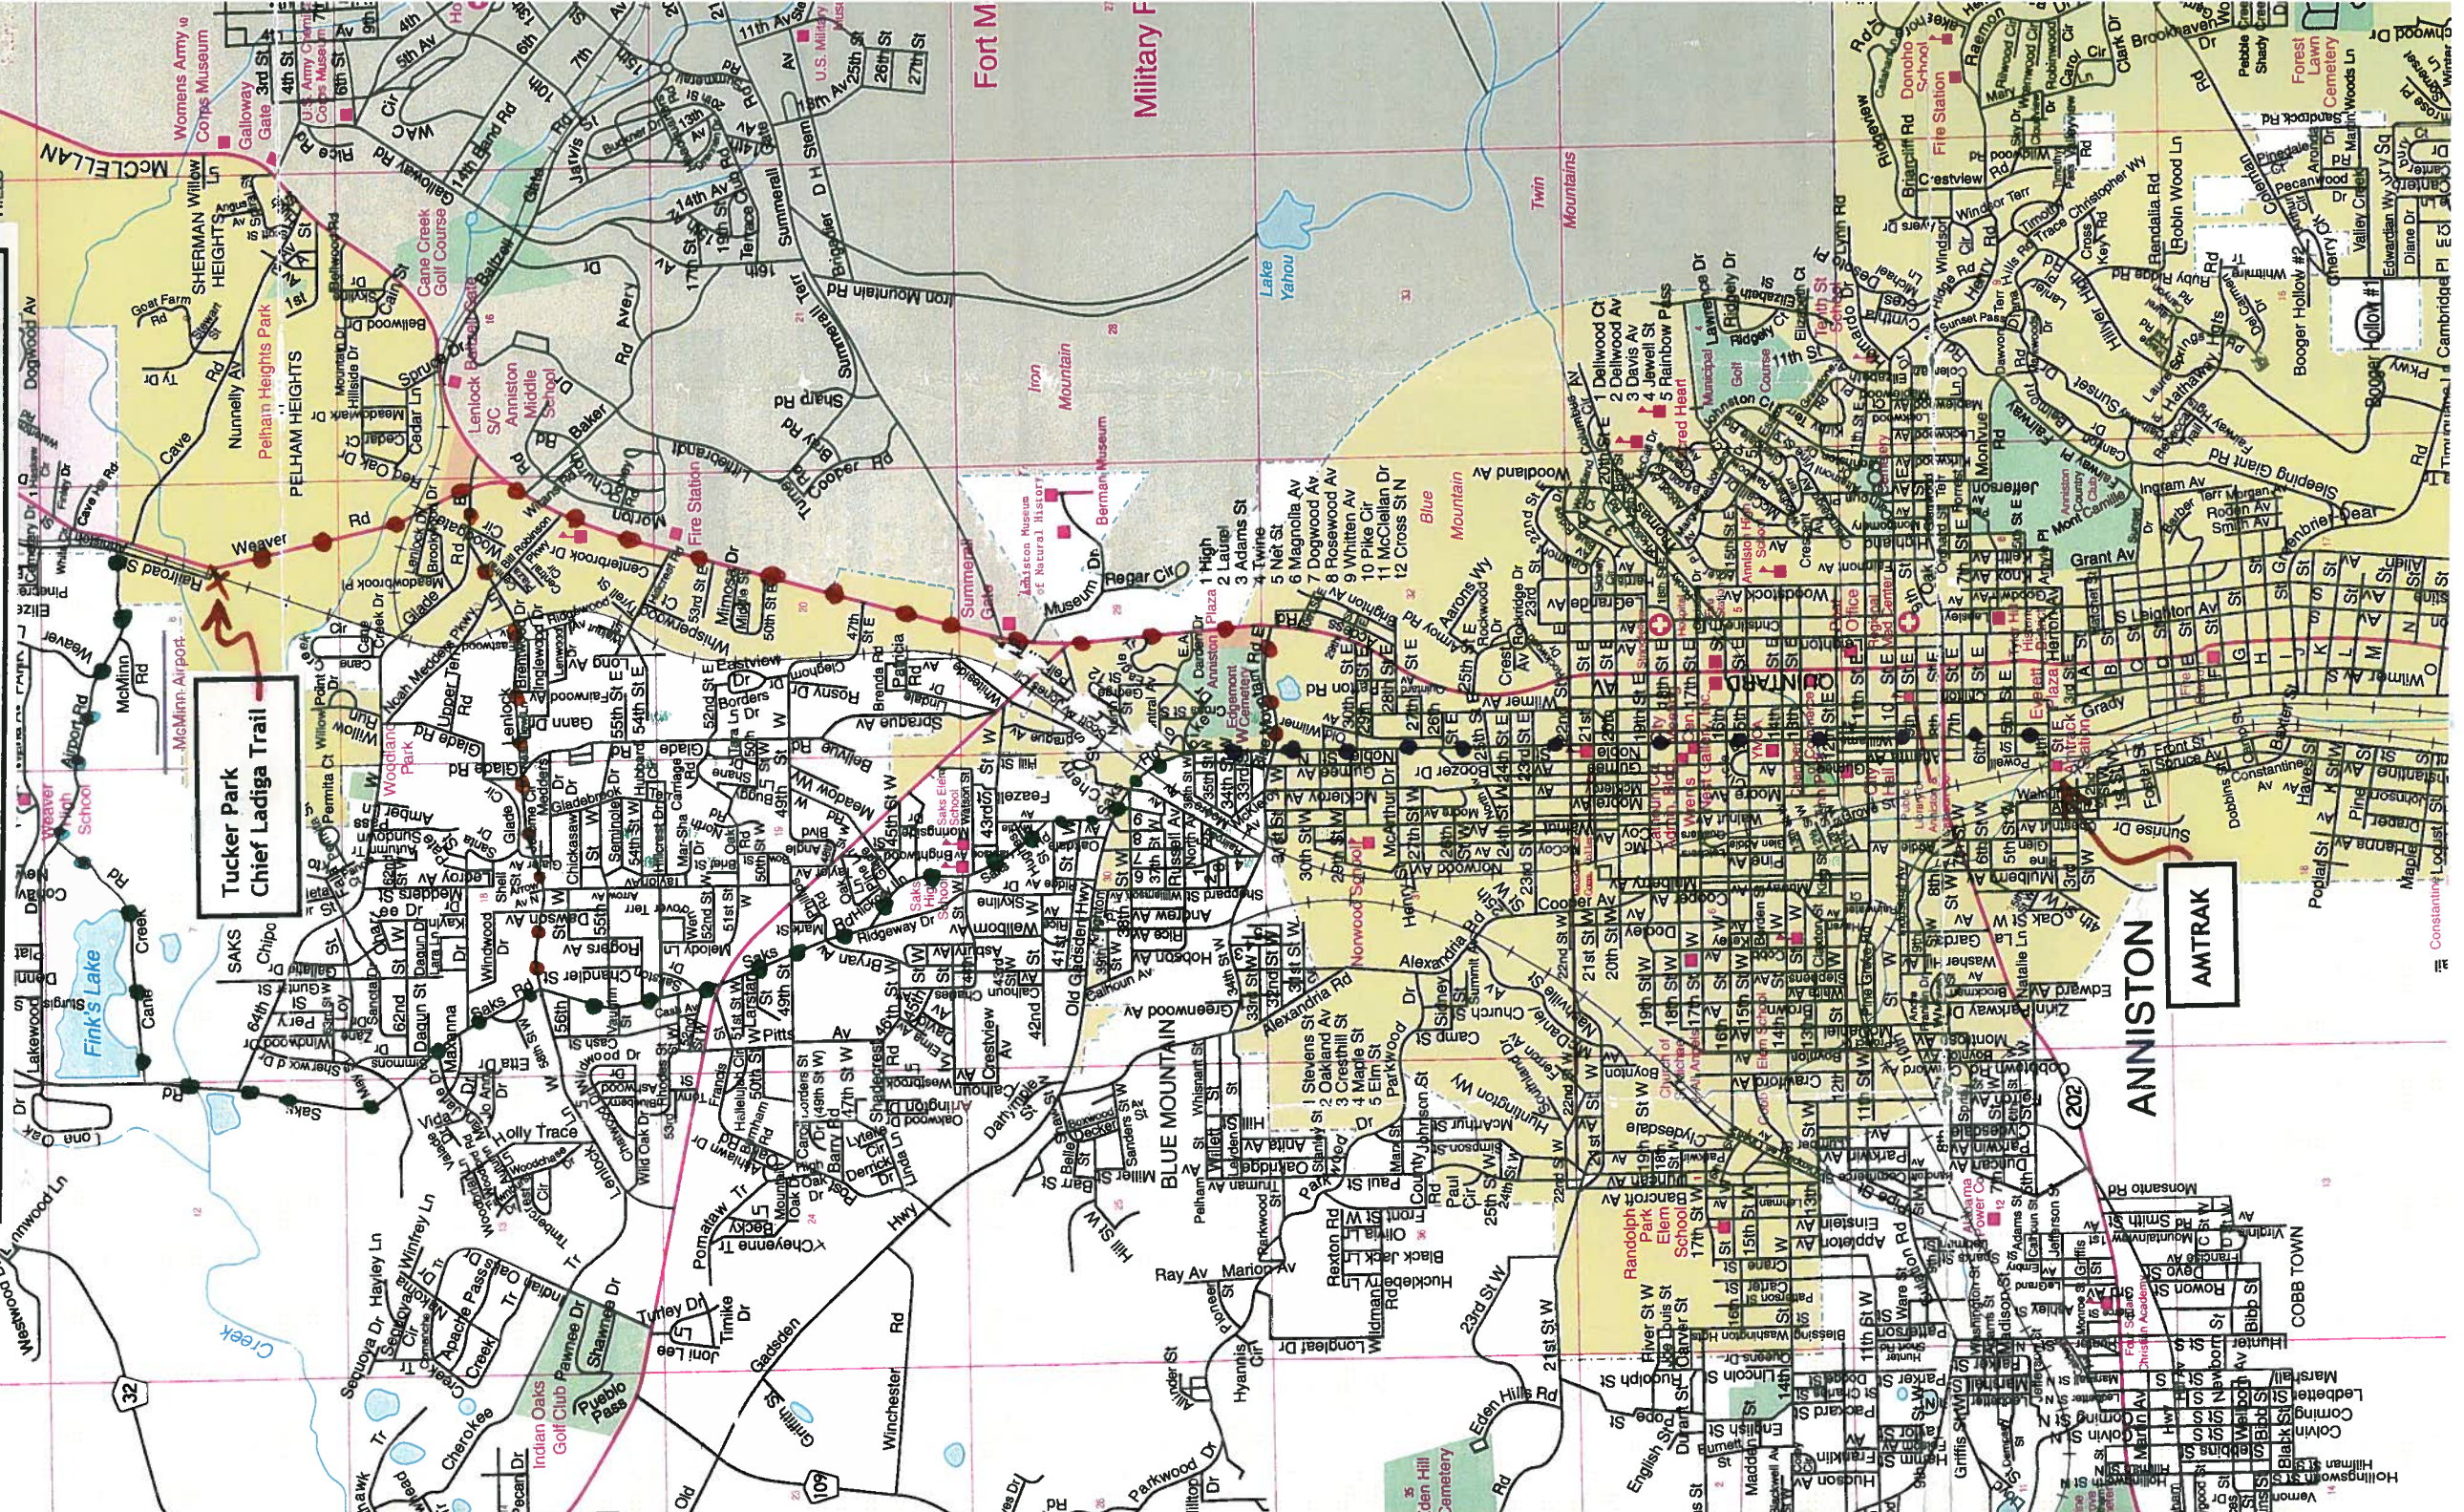

# Connections To/From The Chief Ladiga Trail to Amtrak

Tucker Park  
Chief Ladiga Trail

ANNISTON  
AMTRAK

Fort M

Military F

BLUE MOUNTAIN

Twin Mountains

Lake Yahou

Iron Mountain

Blue Mountain

Fink's Lake

203

ANNISTON

AMTRAK

COBB TOWN

Constantine Lodest